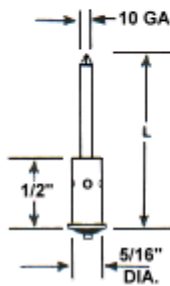

CD STUDS: NOTCHED END BI-METALLIC

To order or specify give:

Product Code: CD BM-NE Length: Specify L

MATERIAL	PIN Stainless Steel	BASE Aluminum - (5000 Series)
WASHER	The washer for use with this stud is the WCN NE KHS, notched and keyhole slotted washer	