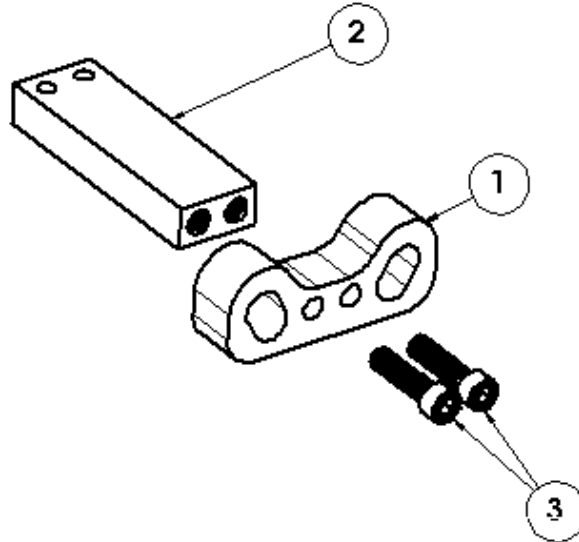

**ARC ACCESSORIES:
WTD FOOT ASSEMBLY**

| WELD THRU DECK FOOT ASSEMBLY | | |
|------------------------------|----------|-------------------|
| ITEM # | PART # | DESCRIPTION |
| ALL | B-0021 | FOOT ASSEMBLY |
| 1 | B-0021-1 | FOOT ONLY |
| 2 | B-0021-2 | EXTENSION BAR |
| 3 | B-0021-3 | 1/4-20 X 1 SCREWS |