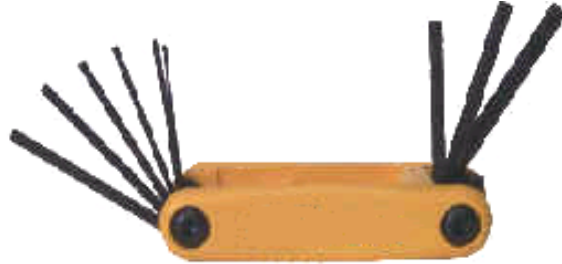

ACCESSORIES: TOOLS

PART #	DESCRIPTION
102-0041	ALLEN WRENCH SET

PART #	DESCRIPTION
102-0042	CHUCK EJECTOR KEY

www.sunbeltstudwelding.com

Sunbelt Stud Welding, Inc
6381 Windfern Road
Houston, Texas 77040-4915