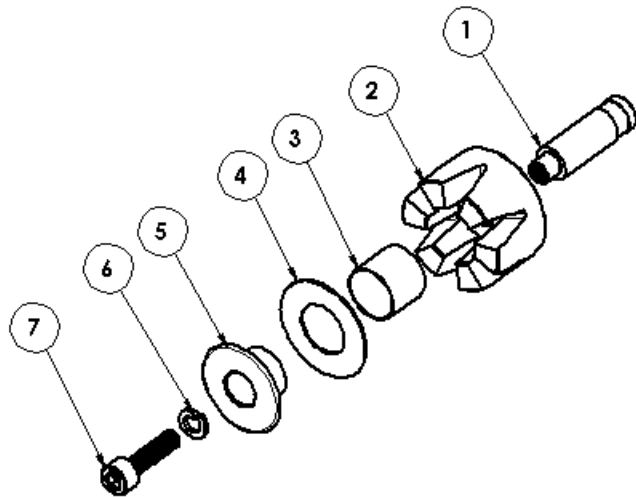

**CD ACCESSORIES:
MAGNETIC CHUCKS**

DESCRIPTION	PART #
ONE PIECE CONTACT/MAGNETIC CHUCK	039-613

ITEM #	DESCRIPTION	PART #
ASSEMBLY	MAGNETIC CHUCK	035-301
1	SHANK	039-608
2	MAGNET ONLY	017-633
3	INSULATION TUBE	039-609
4	INSULATION DISC	039-610
5	CONDUCTOR PLATE	029-615
6	LOCK WASHER	
7	SCREW 10-32X 1"	