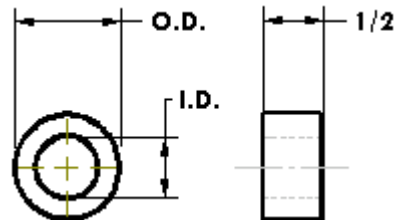

# ARC ACCESSORIES: FERRULE TUBING & BUSHINGS

FERRULE TUBING				
STUD SIZE	I.D.	O.D.	LENGTH	PART #
#8	.291	.360	36"	MP-015
#10	.305	.375	36"	MP-018
1/4	.380	.500	36"	MP-025
5/16	.445	.562	36"	MP-031
3/8	.505	.625	36"	MP-037
7/16	.585	.687	36"	MP-043
1/2	.650	.750	36"	MP-050
5/8	.785	.960	36"	MP-062
3/4	1.030	1.156	36"	MP-075

FERRULE BUSHINGS				
STUD SIZE	I.D.	O.D.	LENGTH	PART #
#8	.360	.875	1/2"	MB-015
#10	.375	.875	1/2"	MB-018
1/4	.500	.875	1/2"	MB-025
5/16	.562	.875	1/2"	MB-031
3/8	.625	.875	1/2"	MB-037
7/16	.687	.875	1/2"	MB-043
1/2	.750	.875	1/2"	MB-050
5/8	.960	1.156	1/2"	MB-062