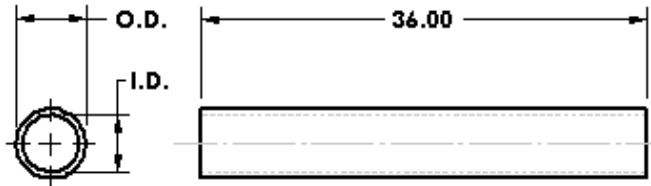

# ARC ACCESSORIES: FERRULE TUBING & BUSHINGS

FERRULE TUBING				
STUD SIZE	I.D.	O.D.	LENGTH	PART #
#8	.291	.360	36"	MP-015
#10	.305	.375	36"	MP-018
1/4	.380	.500	36"	MP-025
5/16	.445	.562	36"	MP-031
3/8	.505	.625	36"	MP-037
7/16	.585	.687	36"	MP-043
1/2	.650	.750	36"	MP-050
5/8	.785	.960	36"	MP-062
3/4	1.030	1.156	36"	MP-075

FERRULE BUSHINGS				
STUD SIZE	I.D.	O.D.	LENGTH	PART #
#8	.360	.875	1/2"	MB-015
#10	.375	.875	1/2"	MB-018
1/4	.500	.875	1/2"	MB-025
5/16	.562	.875	1/2"	MB-031
3/8	.625	.875	1/2"	MB-037
7/16	.687	.875	1/2"	MB-043
1/2	.750	.875	1/2"	MB-050
5/8	.960	1.156	1/2"	MB-062