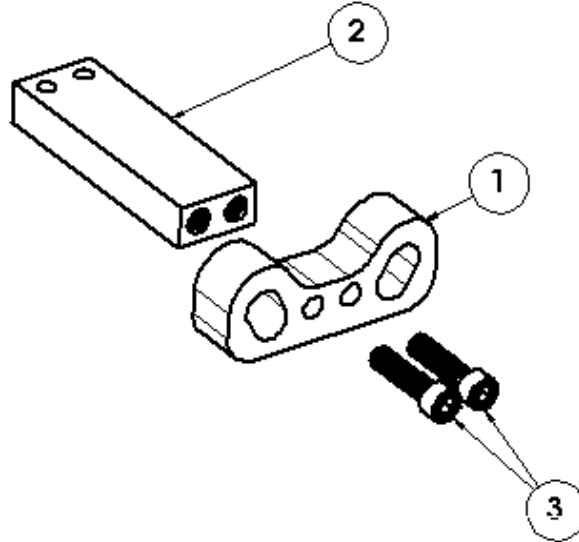

**ARC ACCESSORIES:
WTD FOOT ASSEMBLY**

WELD THRU DECK FOOT ASSEMBLY		
ITEM #	PART #	DESCRIPTION
ALL	B-0021	FOOT ASSEMBLY
1	B-0021-1	FOOT ONLY
2	B-0021-2	EXTENSION BAR
3	B-0021-3	1/4-20 X 1 SCREWS

www.sunbeltstudwelding.com