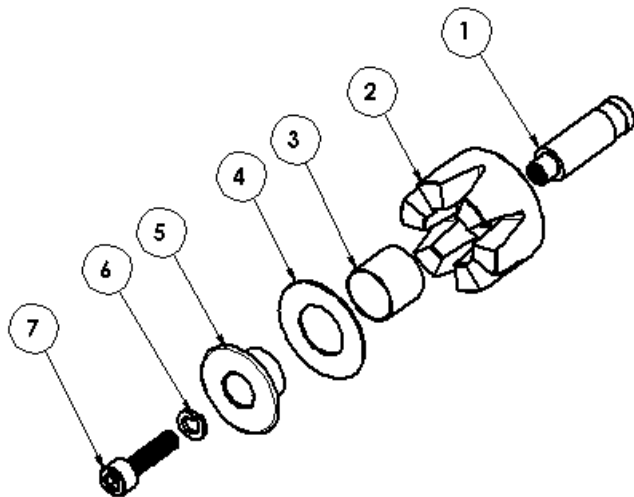

**CD ACCESSORIES:
MAGNETIC CHUCKS**

DESCRIPTION	PART #
ONE PIECE CONTACT/MAGNETIC CHUCK	039-613

ITEM #	DESCRIPTION	PART #
ASSEMBLY	MAGNETIC CHUCK	035-301
1	SHANK	039-608
2	MAGNET ONLY	017-633
3	INSULATION TUBE	039-609
4	INSULATION DISC	039-610
5	CONDUCTOR PLATE	029-615
6	LOCK WASHER	
7	SCREW 10-32X 1 1/2	