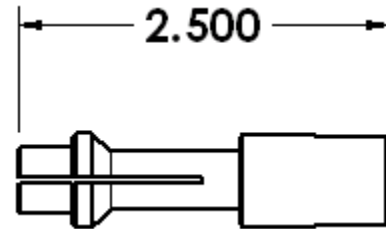

## ARC ACCESSORIES: MALE CHUCKS

HOLE SIZE	PART #
8/32	CX-008-32
10-24	CX-010-24
10-32	CX-010-32
1/4-20	CX-025-20
5/16-18	CX-031-18
3/8-16	CX-037-16
1/2-13	CX-050-13
5/8-11	CX-062-11
3/4-10	CX-075-10
1/4	CX-025
3/8	CX-037
1/2	CX-050
5/8	CX-062