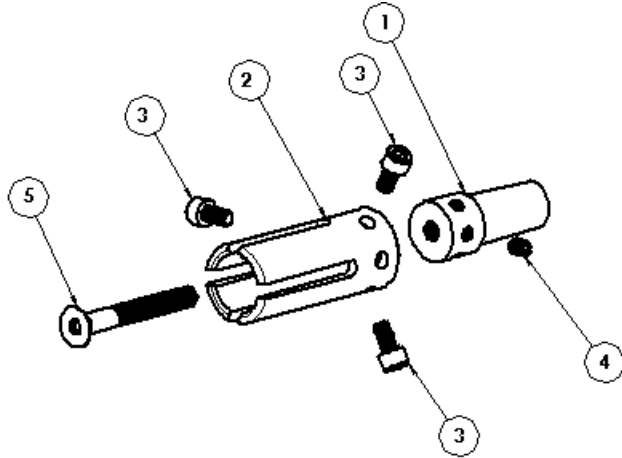

## ARC ACCESSORIES: HEADED ANCHOR CHUCKS

CH-037 – 3/8" HEADED ANCHOR CHUCK (3/4" DIAMETER HEAD)		
ITEM #	PART #	DESCRIPTION
1	CH-037-2	Base
2	CH-037-1	Sleeve
3	115-0018	#10-32 x 3/8 Cap Screw
4	115-0019	#10-32 x 1/4 Set Screw
5	CH-037-3	Stop Screw

CH-050 – 1/2" HEADED ANCHOR CHUCK (1" DIAMETER HEAD)		
ITEM #	PART #	DESCRIPTION
1	CH-050-2	Base
2	CH-050-1	Sleeve
3	115-0018	#10-32 x 3/8 Cap Screw
4	115-0019	#10-32 x 1/4 Set Screw
5	CH-050-3	Stop Screw

CH-075 – 5/8 & 3/4" HEADED ANCHOR CHUCK (1-1/4 DIAMETER HEAD)		
ITEM #	PART #	DESCRIPTION
1	CH-075-2	Base
2	CH-075-1	Sleeve
3	115-0018	#10-32 x 3/8 Cap Screw
4	115-0019	#10-32 x 1/4 Set Screw
5	CH-075-3	Stop Screw

CH-100 – 1” HEADED ANCHOR CHUCK (1-5/8” DIAMETER HEAD)		
ITEM #	PART #	DESCRIPTION
1	CH-100-2	Base
2	CH-100-1	Sleeve
3	115-0018	#10-32 x 3/8 Cap Screw
4	115-0019	#10-32 x 1/4 Set Screw
5	CH-100-3	Stop Screw