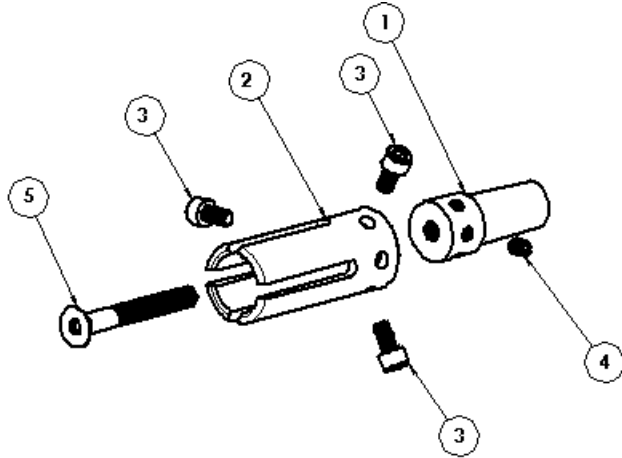

CH-050 – 1/2" HEADED ANCHOR CHUCK (1" DIAMETER HEAD)		
ITEM #	PART #	DESCRIPTION
1	CH-050-2	Base
2	CH-050-1	Sleeve
3	115-0018	#10-32 x 3/8 Cap Screw
4	115-0019	#10-32 x 1/4 Set Screw
5	CH-050-3	Stop Screw

CH-075 – 5/8 & 3/4" HEADED ANCHOR CHUCK (1-1/4 DIAMETER HEAD)		
ITEM #	PART #	DESCRIPTION
1	CH-075-2	Base
2	CH-075-1	Sleeve
3	115-0018	#10-32 x 3/8 Cap Screw
4	115-0019	#10-32 x 1/4 Set Screw
5	CH-075-3	Stop Screw

CH-087 – 7/8” HEADED ANCHOR CHUCK (1-3/8” DIAMETER HEAD)		
ITEM #	PART #	DESCRIPTION
1	CH-087-2	Base
2	CH-087-1	Sleeve
3	115-0018	#10-32 x 3/8 Cap Screw
4	115-0019	#10-32 x 1/4 Set Screw
5	CH-087-3	Stop Screw

CH-100 – 1” HEADED ANCHOR CHUCK (1-5/8” DIAMETER HEAD)		
ITEM #	PART #	DESCRIPTION
1	CH-100-2	Base
2	CH-100-1	Sleeve
3	115-0018	#10-32 x 3/8 Cap Screw
4	115-0019	#10-32 x 1/4 Set Screw
5	CH-100-3	Stop Screw