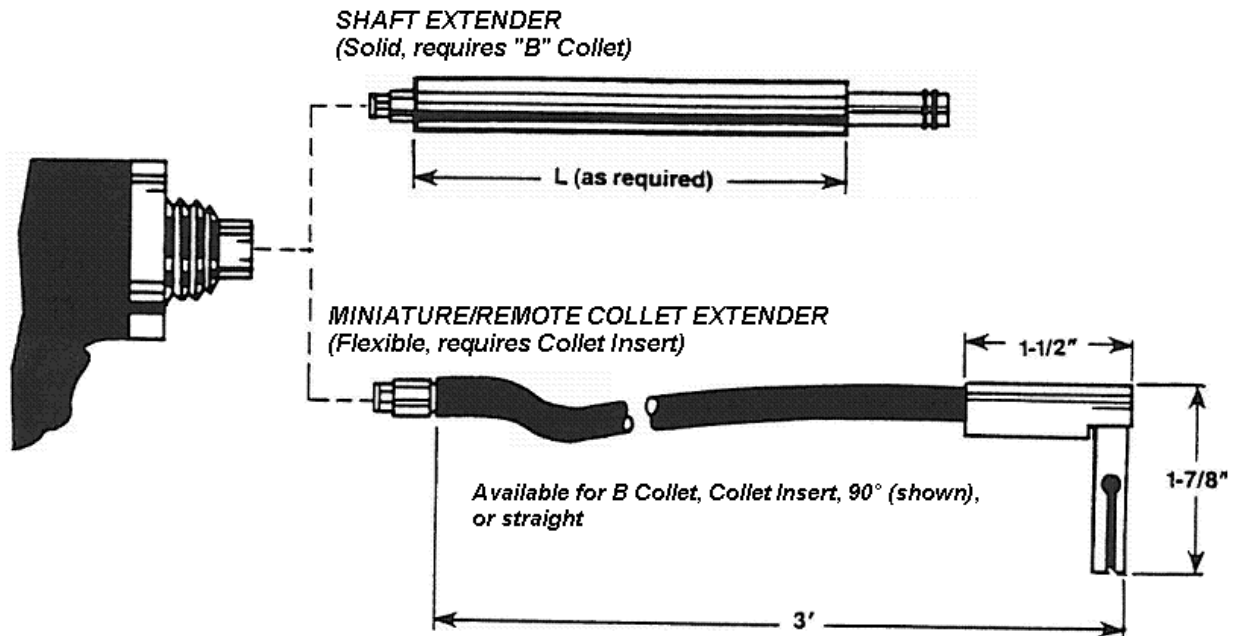

CD COLLET EXTENDERS

COLLET EXTENDERS

Collet Extenders allow the collet to be used in special applications where the standard CD gun is too large to be positioned in the welding area. There are a variety of collet extenders available with the most common being shown below. These extenders fasten into the end of the CD gun shaft. The remote extenders are held in place with one hand while triggering the gun with the other hand, or by a second operator.