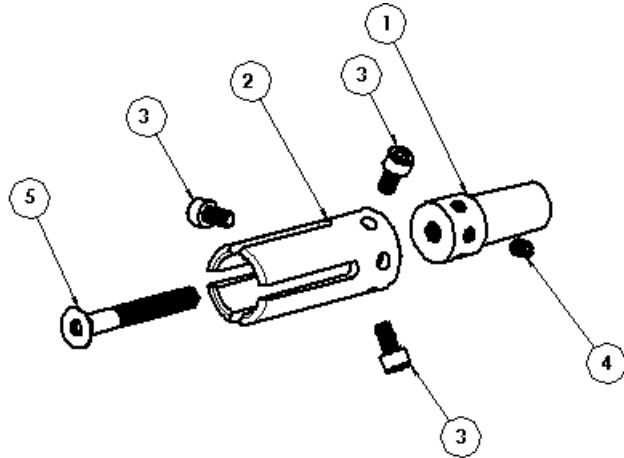

www.sunbeltstudwelding.com

Sunbelt Stud Welding, Inc
6381 Windfern Road
Houston, Texas 77040-4915

1-800-462-9353
713-939-8903
fax 713-939-9013

ARC ACCESSORIES: HEADED ANCHOR CHUCKS

CH-037 – 3/8” HEADED ANCHOR CHUCK (3/4” DIAMETER HEAD)		
ITEM #	PART #	DESCRIPTION
1	CH-037-2	Base
2	CH-037-1	Sleeve
3	115-0018	#10-32 x 3/8 Cap Screw
4	115-0019	#10-32 x 1/4 Set Screw
5	CH-037-3	Stop Screw

CH-050 – 1/2” HEADED ANCHOR CHUCK (1” DIAMETER HEAD)		
ITEM #	PART #	DESCRIPTION
1	CH-050-2	Base
2	CH-050-1	Sleeve
3	115-0018	#10-32 x 3/8 Cap Screw
4	115-0019	#10-32 x 1/4 Set Screw
5	CH-050-3	Stop Screw

CH-075 – 5/8 & 3/4” HEADED ANCHOR CHUCK (1-1/4 DIAMETER HEAD)		
ITEM #	PART #	DESCRIPTION
1	CH-075-2	Base
2	CH-075-1	Sleeve
3	115-0018	#10-32 x 3/8 Cap Screw
4	115-0019	#10-32 x 1/4 Set Screw
5	CH-075-3	Stop Screw