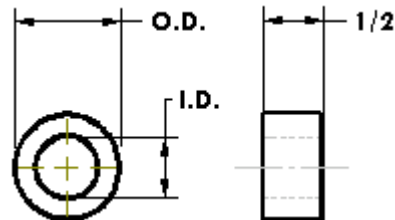

FERRULE BUSHINGS				
STUD SIZE	I.D.	O.D.	LENGTH	PART #
#8	.360	.875	1/2"	MB-015
#10	.375	.875	1/2"	MB-018
1/4	.500	.875	1/2"	MB-025
5/16	.562	.875	1/2"	MB-031
3/8	.625	.875	1/2"	MB-037
7/16	.687	.875	1/2"	MB-043
1/2	.750	.875	1/2"	MB-050
5/8	.960	1.156	1/2"	MB-062