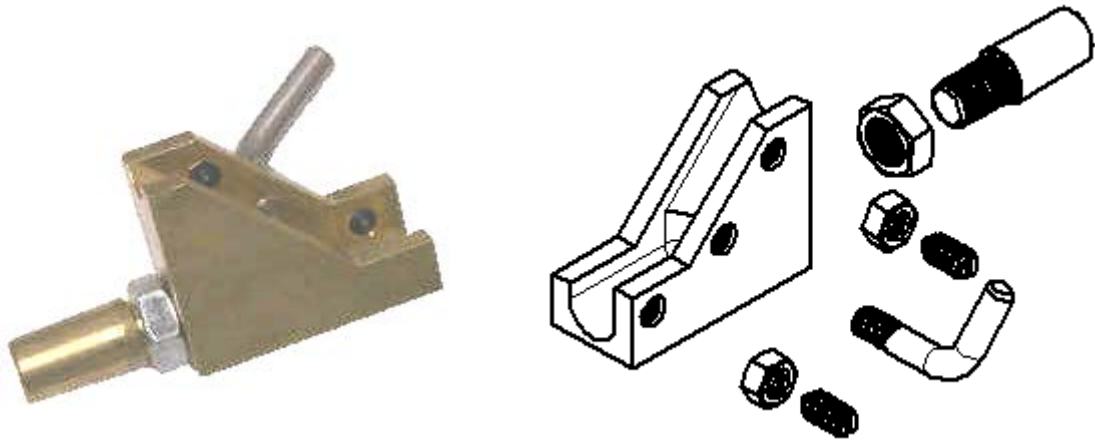

www.sunbeltstudwelding.com

Sunbelt Stud Welding, Inc
6381 Windfern Road
Houston, Texas 77040-4915

17-7

1-800-462-9353
713-939-8903
fax 713-939-9013

**ARC ACCESSORIES:
BENT STUD CHUCKS**

STUD DIAMETER	BEND ANGLE	PART #
3/8	90°	CB-037-90
3/8	45°	CB-037-45
1/2	90°	CB-050-90
1/2	45°	CB-050-45
5/8	90°	CB-062-90
5/8	45°	CB-062-45
3/4	90°	CB-075-90
3/4	45°	CB-075-45