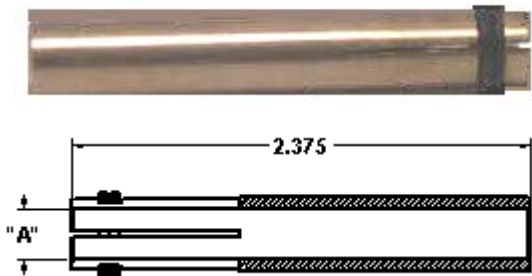

www.sunbeltstudwelding.com

Sunbelt Stud Welding, Inc
6381 Windfern Road
Houston, Texas 77040-4915

1-800-462-9353
713-939-8903
fax 713-939-9013

CD ACCESSORIES: HBS & NELSON "B" COLLETS

HBS "B" COLLET W/STOP	
STUD DIAMETER	PART #
#6 (Ga.)	CDBS-013
#8	CDBS-015
#10	CDBS-018
1/4	CDBS-025