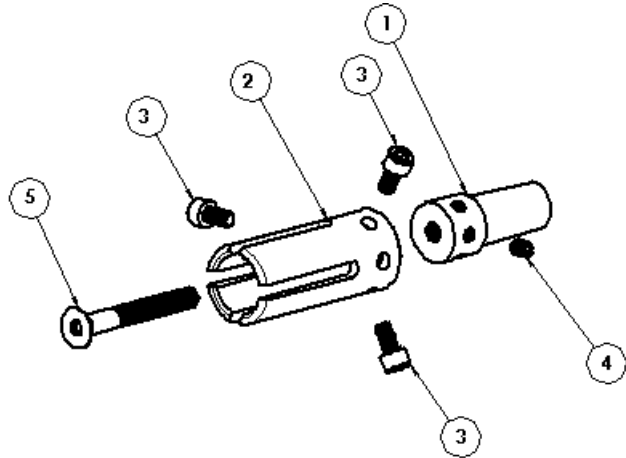

CH-050 – 1/2” HEADED ANCHOR CHUCK (1” DIAMETER HEAD)		
ITEM #	PART #	DESCRIPTION
1	CH-050-2	Base
2	CH-050-1	Sleeve
3	115-0018	#10-32 x 3/8 Cap Screw
4	115-0019	#10-32 x 1/4 Set Screw
5	CH-050-3	Stop Screw

CH-075 – 5/8 & 3/4” HEADED ANCHOR CHUCK (1-1/4 DIAMETER HEAD)		
ITEM #	PART #	DESCRIPTION
1	CH-075-2	Base
2	CH-075-1	Sleeve
3	115-0018	#10-32 x 3/8 Cap Screw
4	115-0019	#10-32 x 1/4 Set Screw
5	CH-075-3	Stop Screw

www.sunbeltstudwelding.com

Sunbelt Stud Welding, Inc
6381 Windfern Road
Houston, Texas 77040-4915

1-800-462-9353
713-939-8903
fax 713-939-9013

**ARC ACCESSORIES:
HEADED ANCHOR CHUCKS**

CH-087 – 7/8” HEADED ANCHOR CHUCK (1-3/8” DIAMETER HEAD)		
ITEM #	PART #	DESCRIPTION
1	CH-087-2	Base
2	CH-087-1	Sleeve
3	115-0018	#10-32 x 3/8 Cap Screw
4	115-0019	#10-32 x 1/4 Set Screw
5	CH-087-3	Stop Screw

CH-100 – 1” HEADED ANCHOR CHUCK (1-5/8” DIAMETER HEAD)		
ITEM #	PART #	DESCRIPTION
1	CH-100-2	Base
2	CH-100-1	Sleeve
3	115-0018	#10-32 x 3/8 Cap Screw
4	115-0019	#10-32 x 1/4 Set Screw
5	CH-100-3	Stop Screw