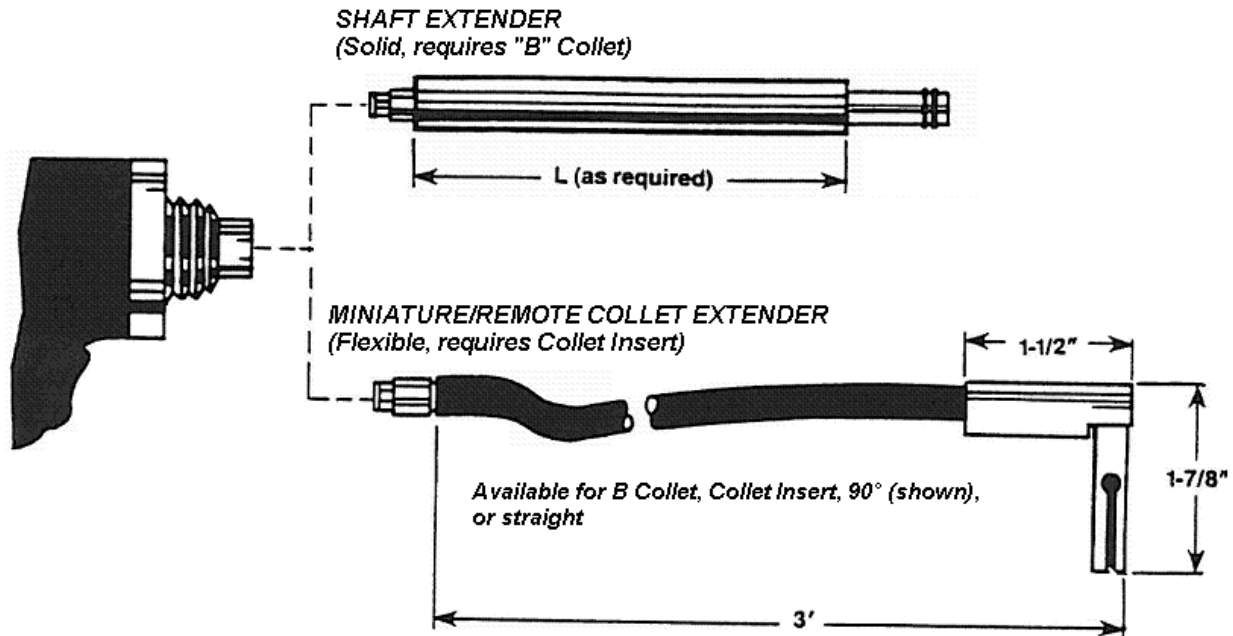

www.sunbeltstudwelding.com

Sunbelt Stud Welding, Inc
6381 Windfern Road
Houston, Texas 77040-4915

17-31

1-800-462-9353
713-939-8903
fax 713-939-9013

ACCESSORIES: LEGS

LEG LENGTH (#1)	DIAMETER	PART #
7"	5/16	L-03107
9"	5/16	L-03109
14"	5/16	L-03114
18"	5/16	L-03118
7"	3/8	L-03707
9"	3/8	L-03709
14"	3/8	L-03714
18"	3/8	L-03718
24"	3/8	L-03724
27"	3/8	L-03727
32"	3/8	L-03732
36"	3/8	L-03736
48"	3/8	L-03748
5/16 LEG WASHER (#2)		L-031-1
5/16 LEG SCREW (#3)		L-031-2
3/8 LEG WASHER (#2)		L-037-1
3/8 LEG SCREW		L-037-2