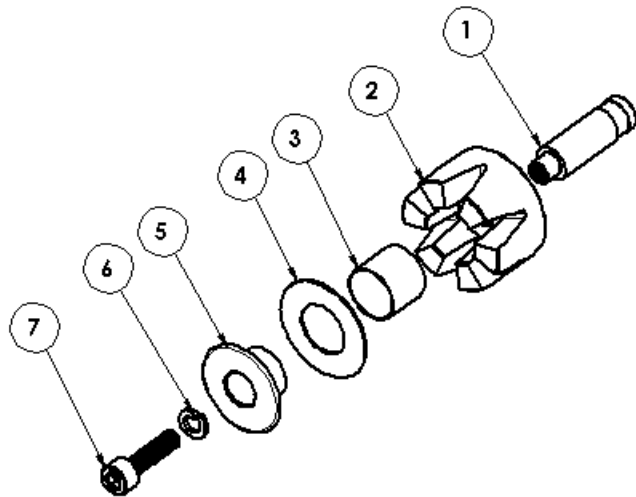

ITEM #	DESCRIPTION	PART #
ASSEMBLY	MAGNETIC CHUCK	035-301
1	SHANK	039-608
2	MAGNET ONLY	017-633
3	INSULATION TUBE	039-609
4	INSULATION DISC	039-610
5	CONDUCTOR PLATE	029-615
6	LOCK WASHER	
7	SCREW 10-32X 1"	

www.sunbeltstudwelding.com

Sunbelt Stud Welding, Inc
6381 Windfern Road
Houston, Texas 77040-4915

1-800-462-9353
713-939-8903
fax 713-939-9013