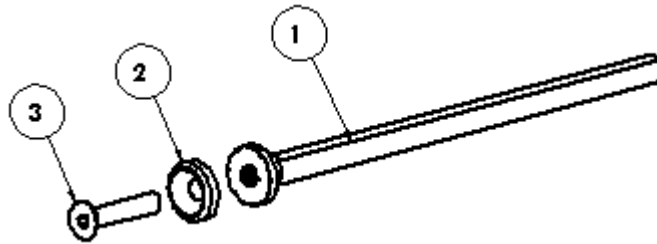

www.sunbeltstudwelding.com

Sunbelt Stud Welding, Inc
6381 Windfern Road
Houston, Texas 77040-4915

17-31

1-800-462-9353
713-939-8903
fax 713-939-9013

ACCESSORIES: LEGS

LEG LENGTH (#1)	DIAMETER	PART #
7"	5/16	L-03107
9"	5/16	L-03109
14"	5/16	L-03114
18"	5/16	L-03118
7"	3/8	L-03707
9"	3/8	L-03709
14"	3/8	L-03714
18"	3/8	L-03718
24"	3/8	L-03724
27"	3/8	L-03727
32"	3/8	L-03732
36"	3/8	L-03736
48"	3/8	L-03748
5/16 LEG WASHER (#2)		L-031-1
5/16 LEG SCREW (#3)		L-031-2
3/8 LEG WASHER (#2)		L-037-1
3/8 LEG SCREW		L-037-2