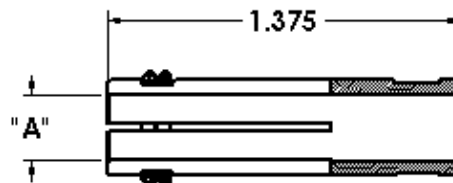

**CD ACCESSORIES:
STANDARD "B" COLLETS**

(Life: 500-750 Welds)

STANDARD "B" COLLET	
STUD DIAMETER	PART #
14 Ga.	CDB-008
#4 (12 Ga.)	CDB-010
3mm	CDB-003M
#5 (1/8")	CDB-012
#6 (10 Ga.)	CDB-013
4mm	CDB-004M
#8	CDB-015
#10	CDB-018
5mm	CDB-005M
0.215	CDB-021
6mm	CDB-006M
1/4	CDB-025
5/16	CDB-031
8mm	CDB-008M
3/8	CDB-037
10mm	CDB-010M

www.sunbeltstudwelding.com

Sunbelt Stud Welding, Inc
6381 Windfern Road
Houston, Texas 77040-4915

1-800-462-9353
713-939-8903
fax 713-939-9013