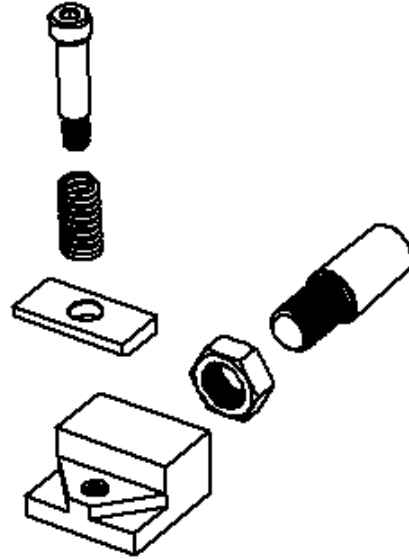

ANCHOR SIZE	PART #
3/16	CY-018
1/4	CY-025
5/16	CY-031

www.sunbeltstudwelding.com

Sunbelt Stud Welding, Inc
6381 Windfern Road
Houston, Texas 77040-4915

17-7

1-800-462-9353
713-939-8903
fax 713-939-9013