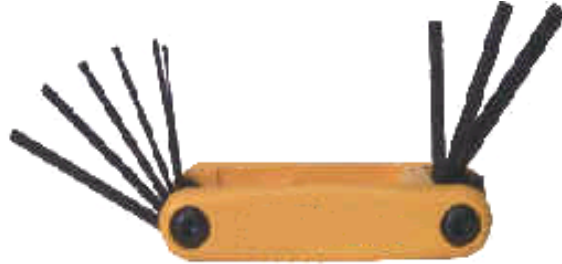

www.sunbeltstudwelding.com

Sunbelt Stud Welding, Inc
6381 Windfern Road
Houston, Texas 77040-4915

1-800-462-9353
713-939-8903
fax 713-939-9013

ACCESSORIES: TOOLS

PART #	DESCRIPTION
102-0041	ALLEN WRENCH SET