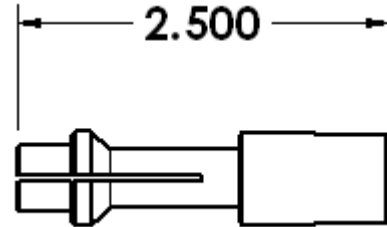

www.sunbeltstudwelding.com

Sunbelt Stud Welding, Inc
6381 Windfern Road
Houston, Texas 77040-4915

1-800-462-9353
713-939-8903
fax 713-939-9013

ARC ACCESSORIES: MALE CHUCKS

HOLE SIZE	PART #
8/32	CX-008-32
10-24	CX-010-24
10-32	CX-010-32
1/4-20	CX-025-20
5/16-18	CX-031-18
3/8-16	CX-037-16
1/2-13	CX-050-13
5/8-11	CX-062-11
3/4-10	CX-075-10
1/4	CX-025
3/8	CX-037
1/2	CX-050
5/8	CX-062