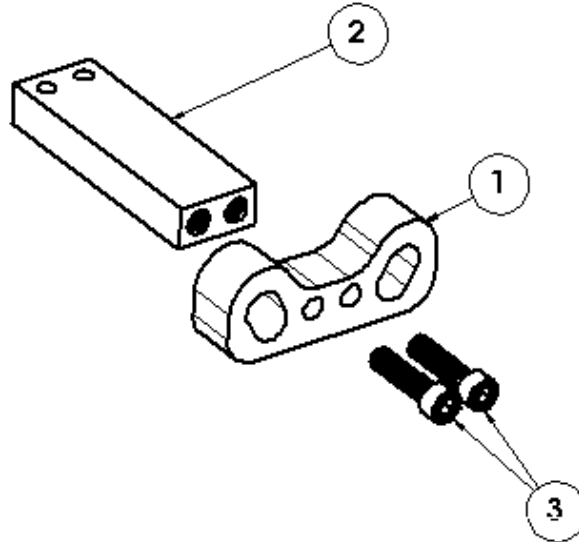

www.sunbeltstudwelding.com

Sunbelt Stud Welding, Inc
6381 Windfern Road
Houston, Texas 77040-4915

1-800-462-9353
713-939-8903
fax 713-939-9013

**ARC ACCESSORIES:
WTD FOOT ASSEMBLY**

WELD THRU DECK FOOT ASSEMBLY		
ITEM #	PART #	DESCRIPTION
ALL	B-0021	FOOT ASSEMBLY
1	B-0021-1	FOOT ONLY
2	B-0021-2	EXTENSION BAR
3	B-0021-3	1/4-20 X 1 SCREWS