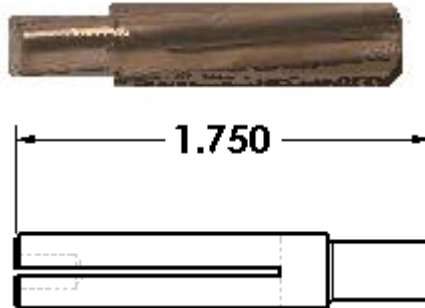

**CD ACCESSORIES:
COLLET INSERTS (CONT'D)**

STUD DIAMETER	STUD DEPTH	PART #
1/4	x 1/4	CI-025-025
	x 3/8	CI-025-037
	x 1/2	CI-025-050
	x 5/8	CI-025-062
	x 3/4	CI-025-075
	x 1"	CI-025-100
5/16	x 1/4	CI-031-025
	x 3/8	CI-031-037
	x 1/2	CI-031-050
	x 5/8	CI-031-062
	x 3/4	CI-031-075
	x 1"	CI-031-100
3/8	x 1/2	CI-037-050
	x 3/4	CI-037-075
	x 1"	CI-037-100

STUD DIAMETER	STUD DEPTH	PART #
10 Ga.	x 1/2	CIP-014-050
	x 3/4	CIP-014-075
	x 1"	CIP-014-100
12 Ga.	x 1/2	CIP-010-050
	x 3/4	CIP-010-075
	x 1"	CIP-010-100

www.sunbeltstudwelding.com

Sunbelt Stud Welding, Inc
6381 Windfern Road
Houston, Texas 77040-4915

1-800-462-9353
713-939-8903
fax 713-939-9013