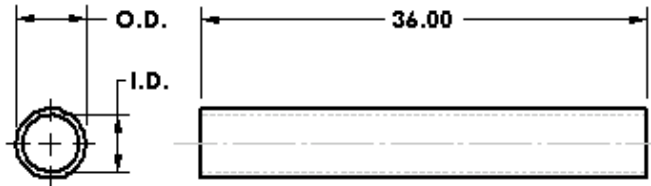

FERRULE TUBING				
STUD SIZE	I.D.	O.D.	LENGTH	PART #
#8	.291	.360	36"	MP-015
#10	.305	.375	36"	MP-018
1/4	.380	.500	36"	MP-025
5/16	.445	.562	36"	MP-031
3/8	.505	.625	36"	MP-037
7/16	.585	.687	36"	MP-043
1/2	.650	.750	36"	MP-050
5/8	.785	.960	36"	MP-062
3/4	1.030	1.156	36"	MP-075