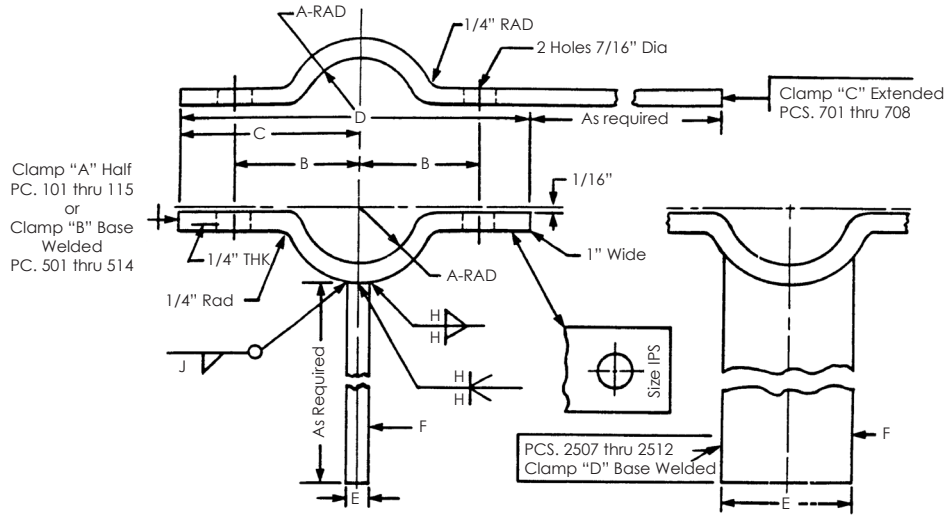

Pipe Hanger: Clip Type, Welded Type, Extended Type

PIPE HANGER: CLIP TYPE, WELDED TYPE, EXTENDED TYPE

Pipe Hanger

Nom IPS Size	Pipe Clamp Type & Part Number				Notes: 1. Clamps available with plain painted (yellow zinc chromate) or galvanized finish 2. Ref. Dwg. Buships No. 845-2069186 3. Material: Steel, ASTM-A36 or equal							
	A	B	C	D	A	B	C	D	E	F	H	J
1/4"	101	501	701	-	17/32"	1 1/4"	1 7/8"	3 3/4"	1/4"	1"	3/16"	-
3/8"	102	502	702	-	19/32"	1 3/8"	2"	4"	1/4"	1"	3/16"	-
1/2"	103	503	703	-	11/16"	1 7/6"	2 1/16"	4 1/8"	1/4"	1"	3/16"	-
3/4"	104	504	704	-	25/32"	1 9/16"	2 3/16"	4 3/8"	1/4"	1"	3/16"	-
1"	105	505	705	-	29/32"	1 11/16"	2 5/16"	4 5/8"	1/4"	1"	3/16"	-
1 1/4"	106	506	706	-	1 3/32"	1 7/8"	2 1/2"	5"	3/8"	1"	1/4"	-
1 1/2"	107	507	707	-	1 7/32"	2 1/16"	2 11/16"	5 3/8"	3/8"	1"	1/4"	-
2"	108	508	708	-	1 7/16"	2 9/32"	2 29/32"	5 13/16"	3/8"	1"	1/4"	-
2 1/2"	103	509	-	-	1 11/16"	2 17/32"	2 5/32"	6 5/16"	3/8"	1"	1/4"	-
3"	110	510	-	-	2"	2 27/32"	3 15/32"	6 15/16"	3/8"	1"	1/4"	-
3 1/2"	111	511	-	-	2 1/4"	3 1/8"	3 3/4"	7 1/2"	3/8"	1"	1/4"	-
4"	112	512	-	-	2 1/2"	3 11/32"	3 31/32"	7 15/16"	1/2"	1"	5/16"	-
5"	113	513	-	-	3 1/32"	3 29/32"	4 17/32"	9 1/16"	1/2"	1"	5/16"	-
6"	114	514	-	-	3 9/16"	4 7/16"	5 1/16"	10 1/8"	1/2"	1"	5/16"	-
8"	115	-	-	-	4 9/16"	5 15/32"	6 3/32"	12 3/16"	-	-	-	-
1 1/2"	-	-	-	2507	1 7/32"	2 1/16"	2 11/16"	5 3/8"	1 1/2"	1/2"	-	5/16"
2"	-	-	-	2508	1 7/16"	2 9/32"	2 29/32"	5 13/16"	1 1/2"	1/2"	-	5/16"
2 1/2"	-	-	-	2509	1 11/16"	2 17/32"	3 5/32"	6 5/16"	1 1/2"	1/2"	-	5/16"
3"	-	-	-	2510	2"	1 27/32"	3 15/32"	6 15/16"	1 1/2"	1/2"	-	5/16"
3 1/2"	-	-	-	2511	2 1/4"	3 1/8"	3 3/4"	7 1/8"	1 1/2"	1/2"	-	5/16"
4"	-	-	-	2512	2 1/2"	3 11/32"	3 31/32"	7 15/16"	1 1/2"	1/2"	-	5/16"